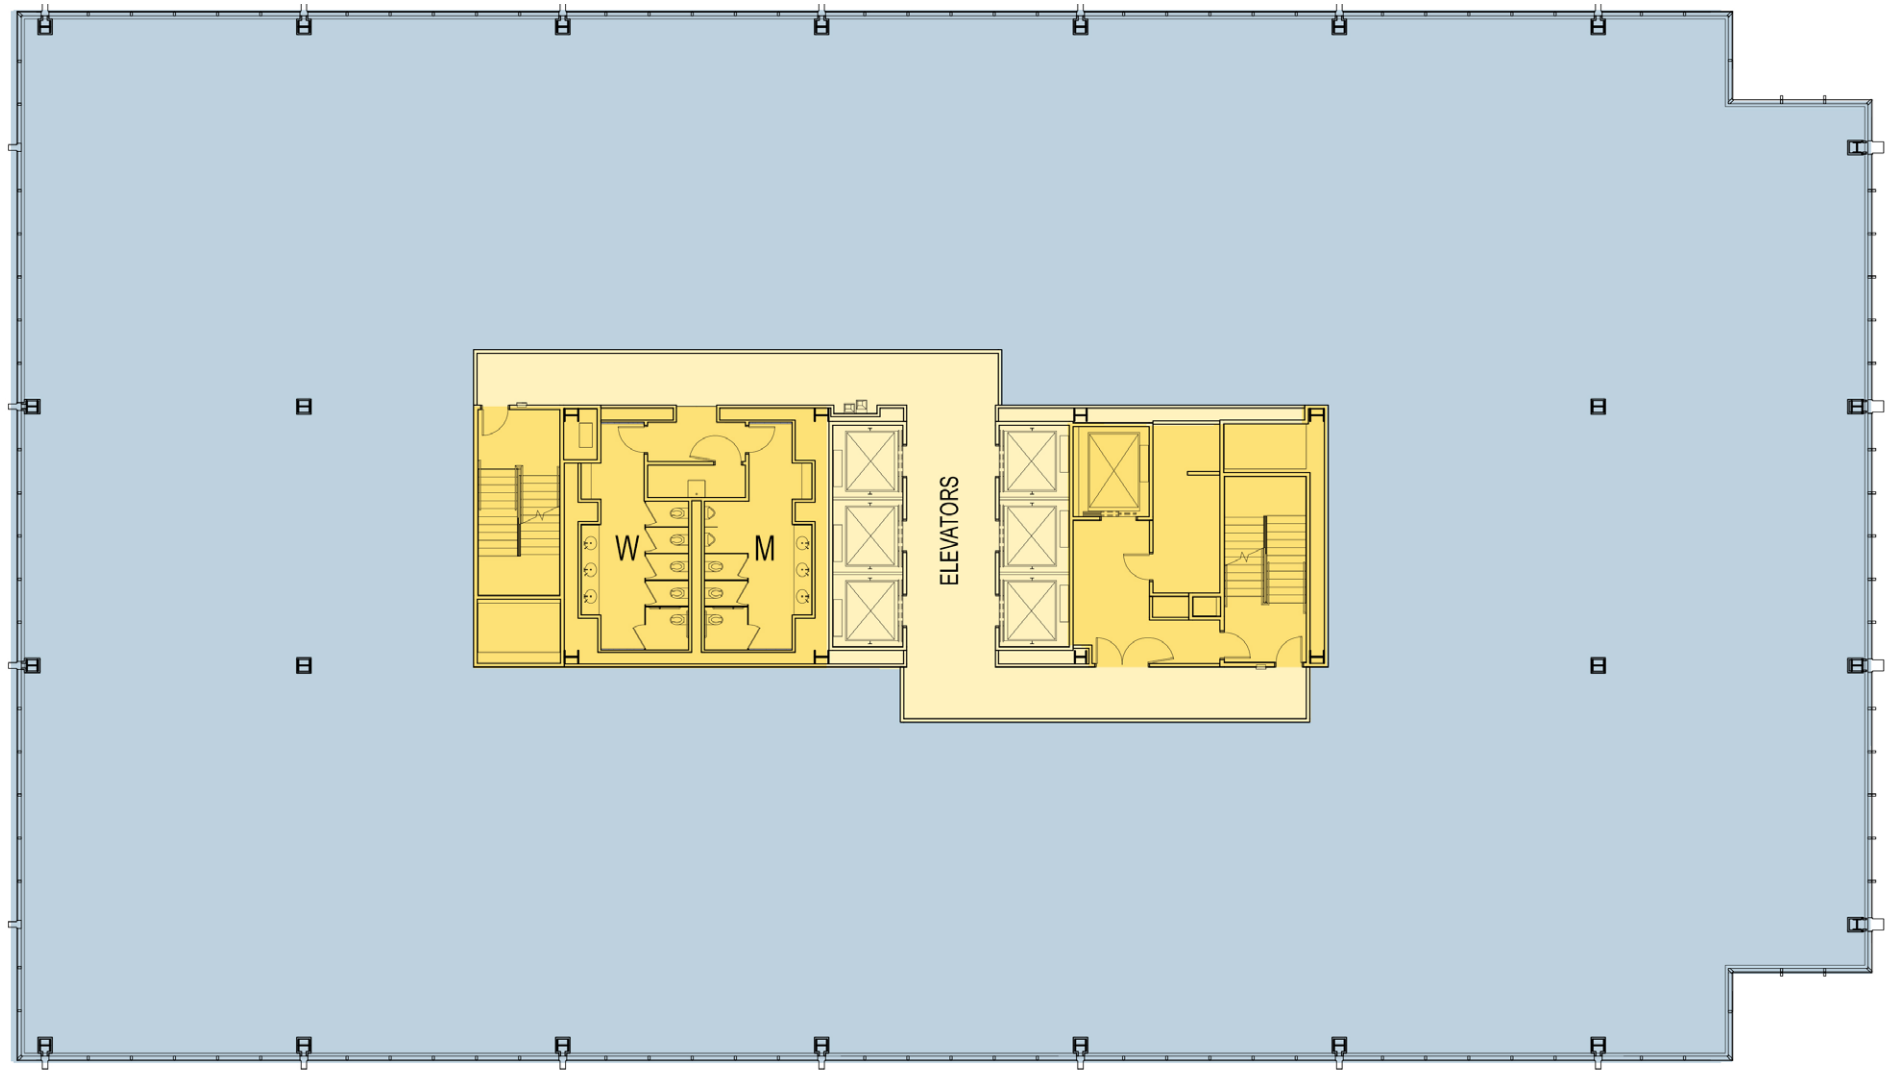

SEVENTH FLOOR

KEY

- Available Office Tenant Space | 26,240 RSF
- Leased Space
- Core