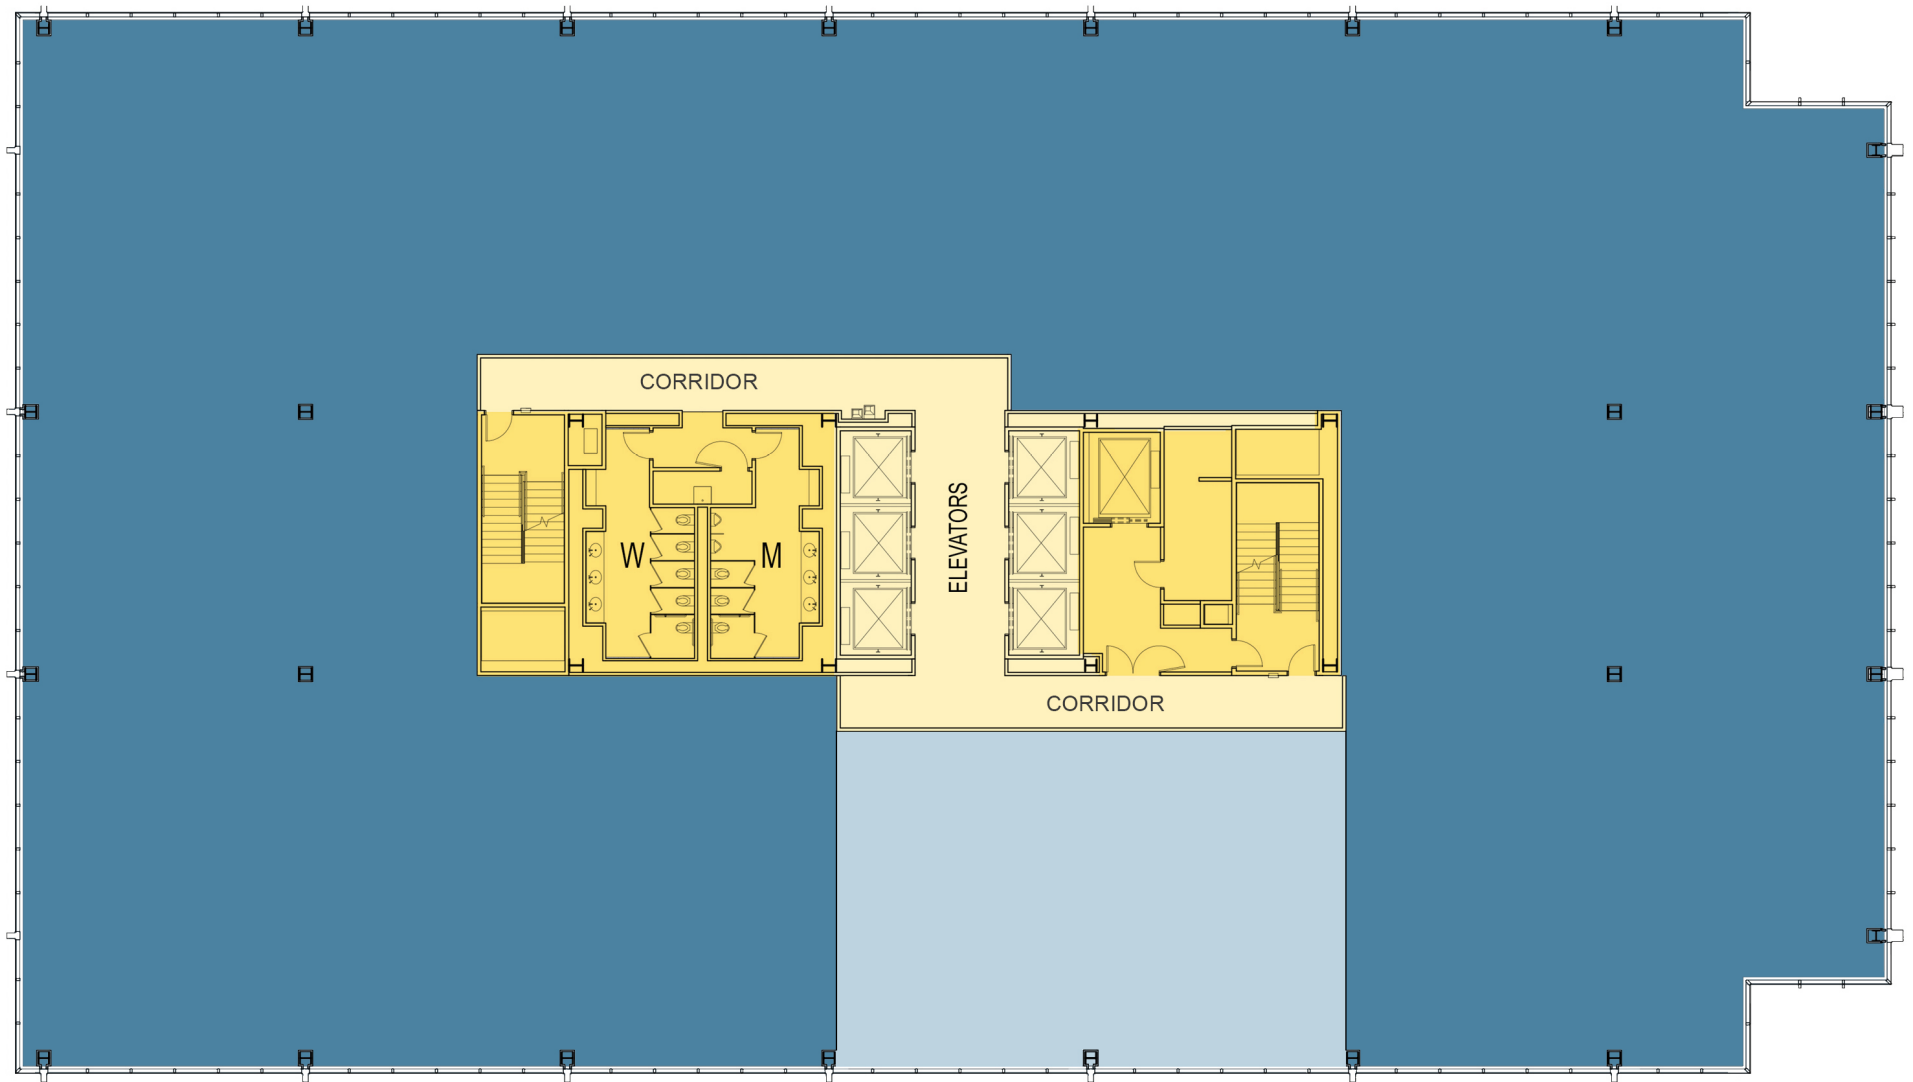

# SEVENTH FLOOR

## KEY

- Available Office Tenant Space | 2,784 RSF
- Leased Space
- Core